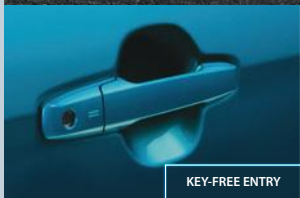

CONVENIENCE

KEY-FREE ENTRY