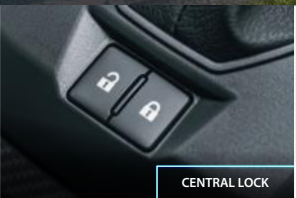

# CONVENIENCE

KEY-FREE ENTRY

RETRACTABLE SIDE MIRRORS

PUSH START/STOP BUTTON

CENTRAL LOCK

265L LUGGAGE SPACE CAPACITY

Specifications are based on AV variant only